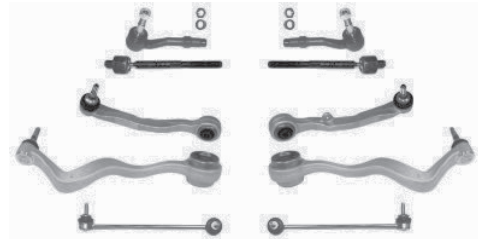

21947AP REPAIR KIT

X841

13067AP	TRACK CONTROL ARM	RIGHT	31124028608
13069AP	TRACK CONTROL ARM	LEFT	31124028607
13071AP	TRACK CONTROL ARM	LEFT	31104026719
13072AP	TRACK CONTROL ARM	RIGHT	31104026720
14584AP	STABILIZER	LEFT	31306781547
14585AP	STABILIZER	RIGHT	31306781548
15765AP	TIE ROD	LEFT & RIGHT	32106774347