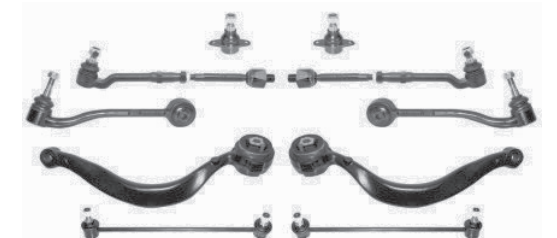

21949AP REPAIR KIT

X843

12598AP	BALL JOINT	LEFT & RIGHT	31126768988
12900AP	TRACK CONTROL ARM	RIGHT	31121096316
12901AP	TRACK CONTROL ARM	LEFT	31121096315
12902AP	TRACK CONTROL ARM	LEFT	31121096169
12903AP	TRACK CONTROL ARM	RIGHT	31121096170
12597AP	STABILIZER	LEFT	31356750703
13103AP	STABILIZER	RIGHT	31356750704
12599AP	TIE ROD	LEFT & RIGHT	32216751277