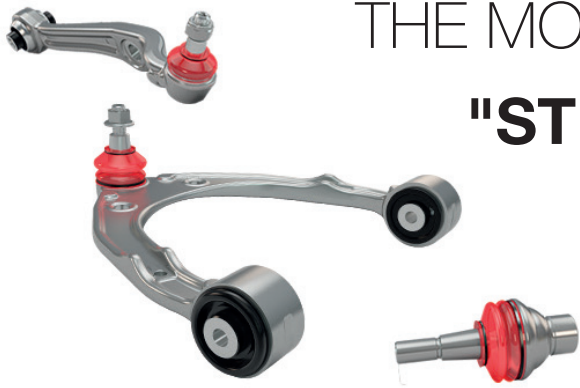

10.000

COMMERCIAL VEHICLES APPLICATION

TIE ROD END, STABILIZER, DRAG
LINK, TORQUE ROD, V STAY BAR,
REPAIR KITS,

1550+
new item
per year

135.000 m²
total producing
plant

30.000+
product range

MORE THAN **20.000** PASSENGER AND LIGHT COMMERCIAL APPLICATION

2400
employee

THE FASTEST
& THE MOST
FLEXIBLE RANGE
DEVELOPMENT
CAPABILITIES IN
THE SECTOR

WE ESTABLISHED
THE FIRST THE MOST
CAPABLE AND THE
LARGEST "**ALUMINUM
FORGING PLANT**" IN
EUROPE

THE MOST CAPABLE & MODERN
"STEEL FORGING PLANT"