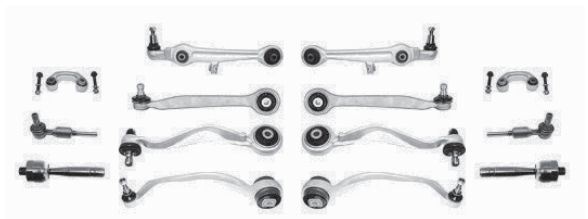

22480AP REPAIR KIT

X931

11485AP	TIE ROD END	LEFT & RIGHT	4B0419811
11158AP	TRACK CONTROL ARM	LEFT & RIGHT	4D0407151A
11159AP	TRACK CONTROL ARM	LEFT	4D0407693AC
11160AP	TRACK CONTROL ARM	RIGHT	4D0407694E
11781AP	TRACK CONTROL ARM	RIGHT	4D0407510B
11782AP	TRACK CONTROL ARM	LEFT	4D0407509B
15158AP	TRACK CONTROL ARM	RIGHT	8E0407506A
15159AP	TRACK CONTROL ARM	LEFT	8E0407505A
11251AP	AXIAL JOINT	LEFT & RIGHT	4D0422821
12979AP	STABILIZER	LEFT	8D0411317D
15192AP	STABILIZER	RIGHT	8D0411318D