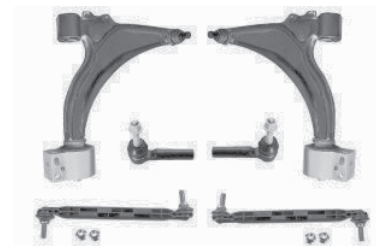

ASTRA H	2004/03 -
ASTRA H Estate	2004/08 -
ASTRA H GTC	2005/03 -
ASTRA H Saloon	2007/02 -
ASTRA H Sport Hatch	2005/03 -
ASTRA H TwinTop	2005/09 -
ASTRA H Van	2004/03 -

15557AP SILENTBLOCK

352357
LEFT & RIGHT

SILENTBLOCK 15557AP

352357
LEFT & RIGHT

16574AP SILENTBLOCK

0352324
LEFT & RIGHT

SILENTBLOCK 16574AP

0352324
LEFT & RIGHT

14572AP STABILIZER

24461353
LEFT & RIGHT
Front Axle

STABILIZER 14572AP

24461353
LEFT & RIGHT
Front Axle

ASTRA J	2009/12 -
ASTRA Sports Tourer (J)	2010/10 -

26824AP REPAIR KIT

13321339-KIT

21051AP	TIE ROD END	LEFT & RIGHT	1609026
20597AP	STABILIZER	LEFT & RIGHT	350617
21110AP	WISHBONE	LEFT	352110
21111AP	WISHBONE	RIGHT	352115

21051AP TIE ROD END

1609026
LEFT & RIGHT
Front Axle

TIE ROD END 21051AP

1609026
LEFT & RIGHT
Front Axle

21045AP AXIAL JOINT

1609029
LEFT & RIGHT
Front Axle

AXIAL JOINT 21045AP

1609029
LEFT & RIGHT
Front Axle

21185AP AXIAL JOINT

1609027
LEFT & RIGHT
Front Axle

AXIAL JOINT 21185AP

1609027
LEFT & RIGHT
Front Axle

21301AP AXIAL JOINT

920007
LEFT & RIGHT
Front Axle

AXIAL JOINT 21301AP

920007
LEFT & RIGHT
Front Axle