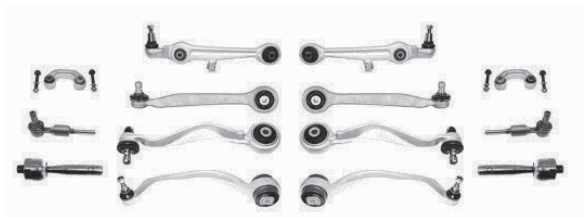

22480AP REPAIR KIT

X931

11485AP	TIE ROD END	LEFT & RIGHT	4B0419811
11158AP	TRACK CONTROL ARM	LEFT & RIGHT	4D0407151A
11159AP	TRACK CONTROL ARM	LEFT	4D0407693AC
11160AP	TRACK CONTROL ARM	RIGHT	4D0407694E
11781AP	TRACK CONTROL ARM	RIGHT	4D0407510B
11782AP	TRACK CONTROL ARM	LEFT	4D0407509B
15158AP	TRACK CONTROL ARM	RIGHT	8E0407506A
15159AP	TRACK CONTROL ARM	LEFT	8E0407505A
11251AP	AXIAL JOINT	LEFT & RIGHT	4D0422821
12979AP	STABILIZER	LEFT	8D0411317D
15192AP	STABILIZER	RIGHT	8D0411318D