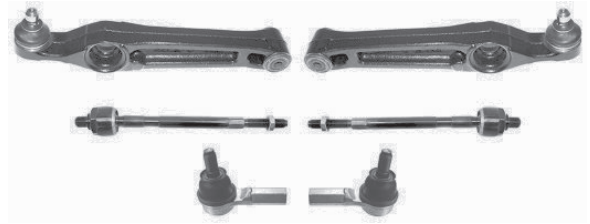

AGILA I (A)

2000/02 - 2008/03

26897AP REPAIR KIT

4701655-K

13518AP	TIE ROD END	LEFT & RIGHT	9204751
15653AP	TRACK CONTROL ARM	LEFT & RIGHT	9210270
13676AP	AXIAL JOINT	LEFT & RIGHT	4701745

12352AP TIE ROD END 93711077

LEFT & RIGHT
Front Axle

93711077

LEFT & RIGHT
Front Axle

TIE ROD END 12352AP

13518AP TIE ROD END 9204751

LEFT & RIGHT
Front Axle

9204751

LEFT & RIGHT
Front Axle

TIE ROD END 13518AP

13676AP AXIAL JOINT 4701745

LEFT & RIGHT
Front Axle

4701745

LEFT & RIGHT
Front Axle

AXIAL JOINT 13676AP

12802AP TRACK CONTROL ARM 96316765

LEFT & RIGHT
Lower Front Axle

96316765

LEFT & RIGHT
Lower Front Axle

TRACK CONTROL ARM 12802AP

25689AP SILENTBLOCK

96611265-P
LEFT & RIGHT

96611265-P
LEFT & RIGHT

SILENTBLOCK 25689AP

15653AP TRACK CONTROL ARM 9210270

LEFT & RIGHT
Front Axle

9210270

LEFT & RIGHT
Front Axle

TRACK CONTROL ARM 15653AP

24519AP SILENTBLOCK

LEFT & RIGHT

LEFT & RIGHT

SILENTBLOCK 24519AP

AGILA (B) (H08)

2008/04 -

18079AP WISHBONE 4708300

LEFT
Front Axle

4708299

RIGHT
Front Axle

WISHBONE 18080AP

25333AP SILENTBLOCK

LEFT & RIGHT

LEFT & RIGHT

SILENTBLOCK 25333AP