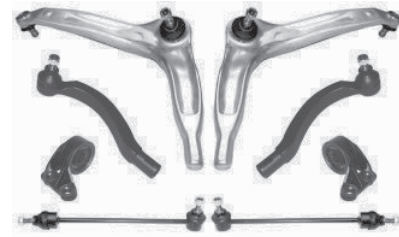

75 (RJ)	1999/02 -
75 Saloon (RJ)	1999/02 -
75 Tourer (RJ)	2001/08 -

26832AP REPAIR KIT

GSJ1000-KIT

19602AP	SILENT BLOCK	LEFT	RBX101770
19603AP	SILENT BLOCK	RIGHT	RBX101760
13552AP	TIE ROD END	RIGHT	GSJ878
13553AP	TIE ROD END	LEFT	GSJ877
13092AP	STABILIZER	LEFT & RIGHT	RBM100240
13987AP	WISHBONE	RIGHT	GSJ1000
13988AP	WISHBONE	LEFT	GSJ1001

13553AP TIE ROD END

GSJ877

LEFT
Front Axle

GSJ878

TIE ROD END 13552AP

RIGHT
Front Axle

13988AP WISHBONE

GSJ1001

LEFT
Front Axle

GSJ1000

WISHBONE 13987AP

RIGHT
Front Axle

19604AP WISHBONE

X331

LEFT
Front Axle

X332

WISHBONE 19605AP

RIGHT
Front Axle

19602AP SILENTBLOCK

RBX101770

LEFT

SILENTBLOCK 19603AP

RBX101760

RIGHT

13082AP STABILIZER

RGD100571

LEFT
Rear Axle

RGD100561

STABILIZER 13081AP

RIGHT
Rear Axle

13092AP STABILIZER

RBM100240

LEFT & RIGHT
Front Axle

RBM100240

STABILIZER 13092AP

LEFT & RIGHT
Front Axle

800 (XS)

1986/10 - 1999/02

12077AP TIE ROD END

GSJ280

LEFT
Front Axle

GSJ279

TIE ROD END 12078AP

RIGHT
Front Axle

13042AP AXIAL JOINT

GSV1068

LEFT & RIGHT
Front Axle

GSV1068

AXIAL JOINT 13042AP

LEFT & RIGHT
Front Axle