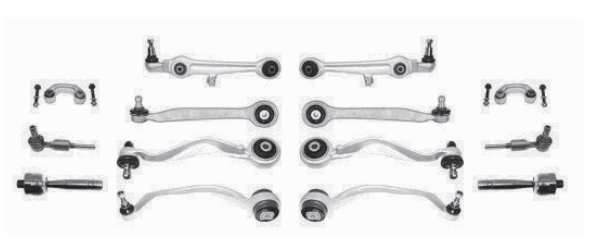

PASSAT (3B2)	1996/08 - 2000/11
PASSAT Saloon (3B2)	1996/08 - 2000/11
PASSAT Variant (3B5)	1997/05 - 2000/11

22480AP REPAIR KIT

11485AP	TIE ROD END	LEFT & RIGHT	4B0419811
11158AP	TRACK CONTROL ARM	LEFT & RIGHT	4D0407151A
11159AP	TRACK CONTROL ARM	LEFT	4D0407693AC
11160AP	TRACK CONTROL ARM	RIGHT	4D0407694E
11781AP	TRACK CONTROL ARM	RIGHT	4D0407510B
11782AP	TRACK CONTROL ARM	LEFT	4D0407509B
15158AP	TRACK CONTROL ARM	RIGHT	8E0407506A
15159AP	TRACK CONTROL ARM	LEFT	8E0407505A
11251AP	AXIAL JOINT	LEFT & RIGHT	4D0422821
12979AP	STABILIZER	LEFT	8D0411317D
15192AP	STABILIZER	RIGHT	8D0411318D