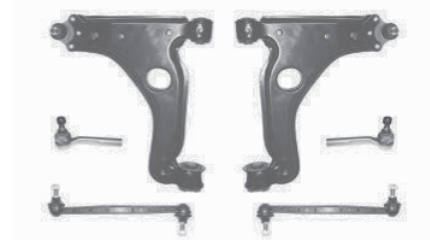

ZAFIRA I (A) (F75) 1998/11 - 2005/08

12462AP STABILIZER	350614	350614	STABILIZER 12462AP
	LEFT & RIGHT Front Axle	LEFT & RIGHT Front Axle	

ZAFIRA II (B) (M75) 2005/04 -

21967AP REPAIR KIT			X861

15196AP TIE ROD END	LEFT	93179559
15197AP TIE ROD END	RIGHT	93179558
12462AP STABILIZER	LEFT & RIGHT	350614
13409AP WISHBONE	LEFT	24454477
13410AP WISHBONE	RIGHT	24454478

15196AP TIE ROD END	93179559	
	LEFT Front Axle	

	93179558	TIE ROD END 15197AP
	RIGHT Front Axle	

13034AP AXIAL JOINT	93172256	
	LEFT & RIGHT Front Axle	

	93172256	AXIAL JOINT 13034AP
	LEFT & RIGHT Front Axle	

16238AP AXIAL JOINT	93181230	
	LEFT & RIGHT Front Axle	

	93181230	AXIAL JOINT 16238AP
	LEFT & RIGHT Front Axle	

16243AP AXIAL JOINT	93186330	
	LEFT & RIGHT Front Axle	

	93186330	AXIAL JOINT 16243AP
	LEFT & RIGHT Front Axle	

11459AP BALL JOINT	90487561	
	LEFT & RIGHT Lower Front Axle	

	90487561	BALL JOINT 11459AP
	LEFT & RIGHT Lower Front Axle	

13409AP WISHBONE	24454477	
	LEFT Front Axle	

	24454478	WISHBONE 13410AP
	RIGHT Front Axle	

15557AP SILENTBLOCK	90468636	
	LEFT & RIGHT	

	90468636	SILENTBLOCK 15557AP
	LEFT & RIGHT	

16574AP SILENTBLOCK	24439582	
	LEFT & RIGHT	

	24439582	SILENTBLOCK 16574AP
	LEFT & RIGHT