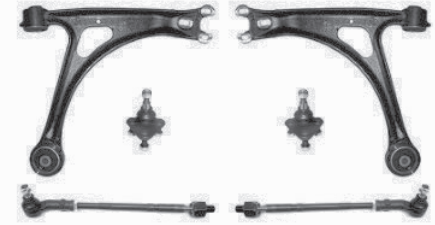

QUATTRO (85) 1980/07 - 1991/07

14322AP SILENTBLOCK

893407181
LEFT & RIGHT

SILENTBLOCK 14322AP

893407181
LEFT & RIGHT

TT (8N3) 1998/10 - 2006/06

TT Roadster (8N9) 1999/10 - 2006/06

21040AP REPAIR KIT

X786

13722AP	BALL JOINT	LEFT & RIGHT	8N0407365A
13973AP	WISHBONE	RIGHT	8N0407152
13975AP	WISHBONE	LEFT	8N0404151A
13214AP	TIE ROD	RIGHT	8N0422804A
13215AP	TIE ROD	LEFT	8N0422803A