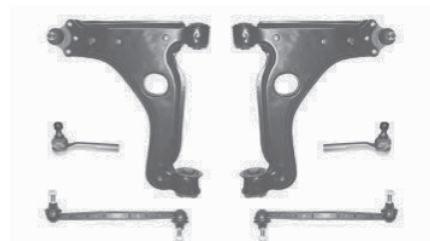

ZAFIRA (F75)

1999/04 - 2005/06

14365AP SILENTBLOCK

352358
LEFT & RIGHT

15557AP SILENTBLOCK

352357
LEFT & RIGHT

SILENTBLOCK 14365AP

352358
LEFT & RIGHT

SILENTBLOCK 15557AP

352357
LEFT & RIGHT

13409AP WISHBONE

5352029
LEFT
Front Axle

16574AP SILENTBLOCK

0352324
LEFT & RIGHT

SILENTBLOCK 16574AP

0352324
LEFT & RIGHT

11493AP STABILIZER

350611
LEFT & RIGHT
Front Axle

12462AP STABILIZER

350614
LEFT & RIGHT
Front Axle

350611
LEFT & RIGHT
Front Axle

350614
LEFT & RIGHT
Front Axle

STABILIZER 11493AP

STABILIZER 12462AP

ZAFIRA (A05)

2005/07 -

ZAFIRA Van

2005/07 -

21967AP REPAIR KIT

X861

15196AP	TIE ROD END	LEFT	1603258
15197AP	TIE ROD END	RIGHT	1603257
12462AP	STABILIZER	LEFT & RIGHT	350614
13409AP	WISHBONE	LEFT	5352029
13410AP	WISHBONE	RIGHT	5352030

15196AP TIE ROD END

1603258
LEFT
Front Axle

13034AP AXIAL JOINT

1603229
LEFT & RIGHT
Front Axle

16238AP AXIAL JOINT

1603265
LEFT & RIGHT
Front Axle

1603257

RIGHT
Front Axle

1603229

LEFT & RIGHT
Front Axle

1603265

LEFT & RIGHT
Front Axle

TIE ROD END 15197AP

AXIAL JOINT 13034AP

AXIAL JOINT 16238AP