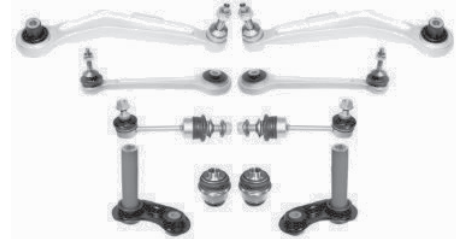

21030AP REPAIR KIT

X779

14422AP	SILENT BLOCK	LEFT & RIGHT	33321090504
13361AP	STABILIZER	LEFT & RIGHT	33321090030
12149AP	TRACK CONTROL ARM	RIGHT	27290414515
12150AP	TRACK CONTROL ARM	LEFT	33321090815
12457AP	TRACK CONTROL ARM	LEFT & RIGHT	33321096797
15611AP	STABILIZER	LEFT & RIGHT	33556761000