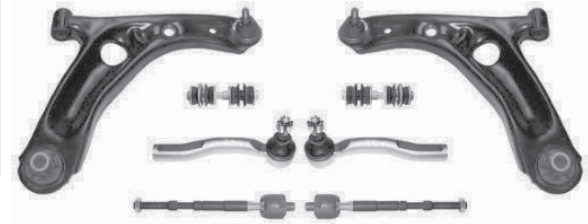

C1 (PM_, PN_)

2005/06 -

26892AP REPAIR KIT

381764-K

16252AP	TIE ROD END	RIGHT	381764
16253AP	TIE ROD END	LEFT	381763
22581AP	AXIAL JOINT	LEFT & RIGHT	400133
18148AP	STABILIZER	LEFT & RIGHT	509110
16254AP	WISHBONE	RIGHT	3521L3
16255AP	WISHBONE	LEFT	3520Q2

16253AP TIE ROD END

381763

LEFT
Front Axle

381764

TIE ROD END 16252AP

RIGHT
Front Axle

22581AP AXIAL JOINT

400133

LEFT & RIGHT
Front Axle

400133

AXIAL JOINT 22581AP

LEFT & RIGHT
Front Axle

20008AP BALL JOINT

3520Q2S1

LEFT & RIGHT
Front Axle

3520Q2S1

BALL JOINT 20008AP

LEFT & RIGHT
Front Axle

16255AP WISHBONE

3520Q2

LEFT
Lower Front Axle

3521L3

WISHBONE 16254AP

RIGHT
Front Axle

20009AP SILENTBLOCK

141480

LEFT & RIGHT

SILENTBLOCK 20009AP

141480

LEFT & RIGHT

20010AP SILENTBLOCK

141580

LEFT & RIGHT

SILENTBLOCK 20010AP

141580

LEFT & RIGHT

18148AP STABILIZER

509110

LEFT & RIGHT
Front Axle

509110

STABILIZER 18148AP

LEFT & RIGHT
Front Axle

C15 (VD-)

1984/10 - 2005/12

11291AP TIE ROD END

381709

LEFT & RIGHT
Front Axle

381709

TIE ROD END 11291AP

LEFT & RIGHT
Front Axle

11297AP AXIAL JOINT

95560858

LEFT & RIGHT
Front Axle

95560858

AXIAL JOINT 11297AP

LEFT & RIGHT
Front Axle