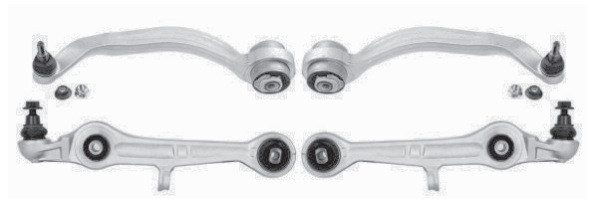

26830AP REPAIR KIT

4Z7407151-KIT

20488AP	TRACK CONTROL ARM	LEFT	8E0407693D
20489AP	TRACK CONTROL ARM	RIGHT	8E0407694D
20495AP	TRACK CONTROL ARM	LEFT & RIGHT	4Z7407151