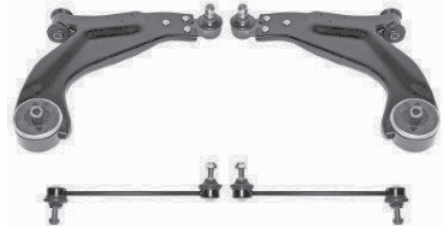

S-TYPE (CCX)	1999/01 - 2007/10
S-TYPE Saloon (CCX)	1999/01 - 2007/10

25618AP STABILIZER 6W4Z5B551AA 6W4Z5B551AA STABILIZER 25618AP

LEFT & RIGHT
Front Axle

LEFT & RIGHT
Front Axle

X-TYPE (CF1)	2001/06 -
X-TYPE Estate	2003/11 -
X-TYPE Saloon (CF1)	2001/06 -

26135AP REPAIR KIT 1116579-KIT

12129AP STABILIZER	LEFT & RIGHT	1S713B438BA
13919AP WISHBONE	LEFT	01203924
13920AP WISHBONE	RIGHT	01203923

13582AP TIE ROD END 1138313

LEFT & RIGHT
Front Axle

1138313 TIE ROD END 13582AP

LEFT & RIGHT
Front Axle

16360AP AXIAL JOINT 1X433200AF

LEFT & RIGHT
Front Axle

1X433200AF AXIAL JOINT 16360AP

LEFT & RIGHT
Front Axle

13919AP WISHBONE 01203924

LEFT
Lower Front Axle

01203923 WISHBONE 13920AP

RIGHT
Lower Front Axle

25000AP SILENTBLOCK 01203924-P

LEFT & RIGHT

SILENTBLOCK 25000AP

01203924-P
LEFT & RIGHT

25001AP SILENTBLOCK 01203923-P

LEFT & RIGHT

SILENTBLOCK 25001AP

01203923-P
LEFT & RIGHT

14866AP BALL JOINT 15713395AC

LEFT & RIGHT

BALL JOINT 14866AP

15713395AC
LEFT & RIGHT

12129AP STABILIZER 1S713B438BA

LEFT & RIGHT
Front Axle

1S713B438BA STABILIZER 12129AP

LEFT & RIGHT
Front Axle