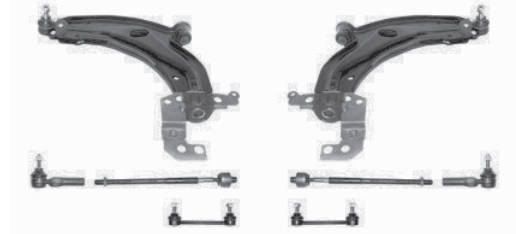

DOBLO (119)		2001/03 -	
25458AP	STABILIZER	51717000	51717000 STABILIZER 25458AP
		LEFT & RIGHT	LEFT & RIGHT
		Rear Axle	Rear Axle

DOBLO Cargo (223)		2001/03 -	
22115AP	REPAIR KIT		X884

11367AP	TIE ROD END	LEFT & RIGHT	98845030
15747AP	AXIAL JOINT	LEFT & RIGHT	98845024
13159AP	STABILIZER	LEFT & RIGHT	46767267
12714AP	WISHBONE	LEFT	46539001
12715AP	WISHBONE	RIGHT	46539000

11351AP	TIE ROD END	46456189
		LEFT
		Front Axle

46456660	TIE ROD END	11350AP
		RIGHT
		Front Axle

11367AP	TIE ROD END	98845030
		LEFT & RIGHT
		Front Axle

98845030	TIE ROD END	11367AP
		LEFT & RIGHT
		Front Axle

14494AP	AXIAL JOINT	98845026
		LEFT & RIGHT
		Front Axle

98845026	AXIAL JOINT	14494AP
		LEFT & RIGHT
		Front Axle

15747AP	AXIAL JOINT	98845024
		LEFT & RIGHT
		Front Axle

98845024	AXIAL JOINT	15747AP
		LEFT & RIGHT
		Front Axle

17001AP	AXIAL JOINT	98845025
		LEFT & RIGHT
		Front Axle

98845025	AXIAL JOINT	17001AP
		LEFT & RIGHT
		Front Axle

11161AP	BALL JOINT	7082812
		LEFT & RIGHT
		Front Axle

7082812	BALL JOINT	11161AP
		LEFT & RIGHT
		Front Axle

12714AP	WISHBONE	46539001
		LEFT
		Front Axle

46539000	WISHBONE	12715AP
		RIGHT
		Front Axle

14400AP	SILENTBLOCK	46421522
		LEFT & RIGHT

SILENTBLOCK	14400AP	46421522
		LEFT & RIGHT